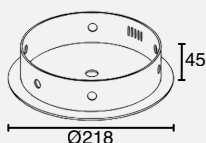

Code	Description	Measure	Finishing
MIN5066	Wall/ ceiling box	218x45mm	Black