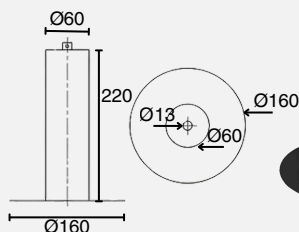

Code	Power supply	Measure	Finishing
MIN5063.BK	24V	1000x9x5mm	Black
MIN5063.RD	24V	1000x9x5mm	Red
MIN5063.GR	24V	1000x9x5mm	Green

Accessories

Code	Description	Measure	Finishing
MIN5064	Wall/ ceiling fixing	36x18mm	Black