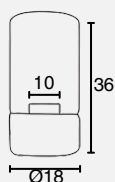

Code	Power supply	Measure	Finishing
MIN5063.BK	24V	1000x9x5mm	Black
MIN5063.RD	24V	1000x9x5mm	Red
MIN5063.GR	24V	1000x9x5mm	Green

Accessories

Code	Description	Measure	Finishing
MIN5064	Wall/ ceiling fixing	36x18mm	Black

Code	Description	Measure	Finishing
MIN5065	Floor fixing	220x160mm	Black

Code	Description	Measure	Finishing
MIN5066	Wall/ ceiling box	218x45mm	Black

Code	Description	IP Protection	Finishing
MIN5067	End cap	20x14x10mm	Black